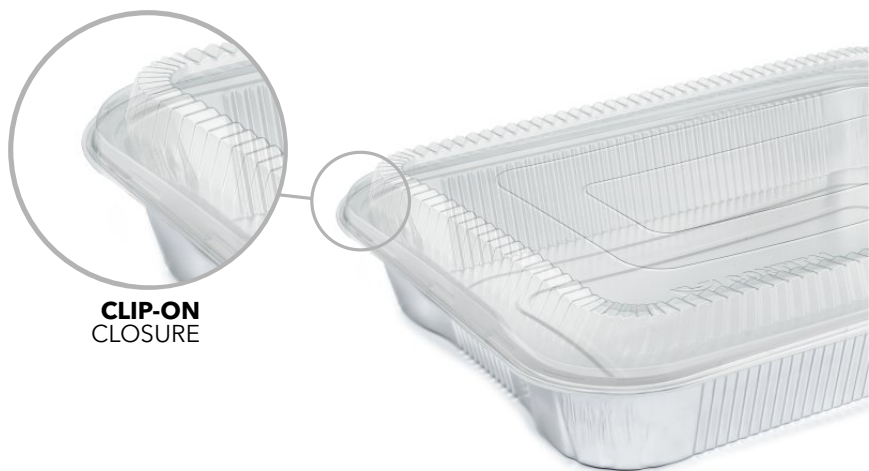

CONTITAL®

SMOOTHWALL WITH HANDLES

EXTRA-RIGID CONTAINERS
with clip-on lids

Handles range of containers offers superior rigidity to guarantee solidity and functionality, ensuring a perfect and uniform cooking at all times.

The whole line is available in 2 versions:

STANDARD
plain aluminium

WHITE-TERRACOTTA
coated aluminium

MAIN APPLICATIONS

- Food delivery
- Traditional Gastronomy
- Industrial Bakery
- Food laboratory and confectionery
- Large-Scale Retail
- Pre-packaging in modified atmosphere
- Consumer packaging

News

Handles line is available with **recycled and recyclable PET lids**, with **Clip-On** closure

**CLIP-ON
CLOSURE**

CHOOSE YOUR FAVOURITE FORMATS

AS220497

-  157 x 124
-  131 x 111
-  118 x 98
-  40
-  497cm³